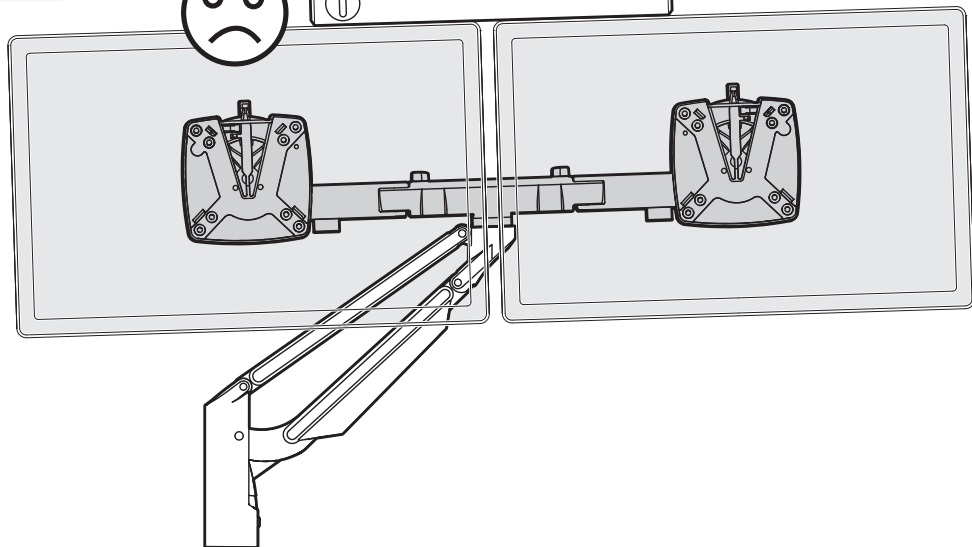

7

8

Clu Plus

Clu Plus X2

Clu Plus X3

Headquarters:

Novus Dahle GmbH
Breslauer Straße 34-38
49808 Lingen (Ems)
Germany

Service contact: