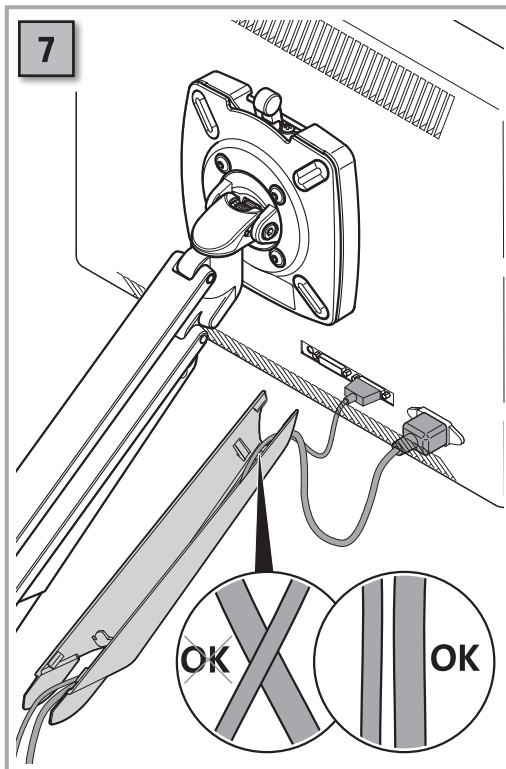

## Clu column adapter 1c

2

3a

3b

4

**Headquarters:**

Novus Dahle GmbH  
Breslauer Straße 34-38  
49808 Lingen (Ems)  
Germany

**Service contact:**