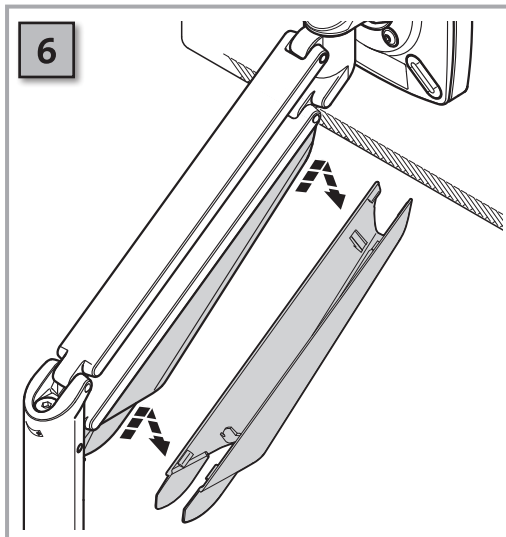

## Clu column adapter 1c

2

3a

3b

4

**Headquarters:**

Novus Dahle GmbH  
Breslauer Straße 34-38  
49808 Lingen (Ems)  
Germany

**Service contact:**