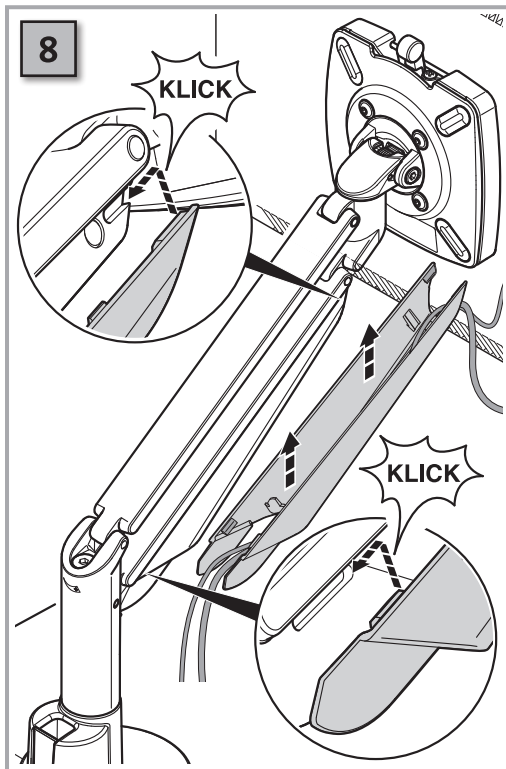

## Clu column adapter 1c

2

3a

3b

4

**Headquarters:**

Novus Dahle GmbH  
Breslauer Straße 34-38  
49808 Lingen (Ems)  
Germany

**Service contact:**