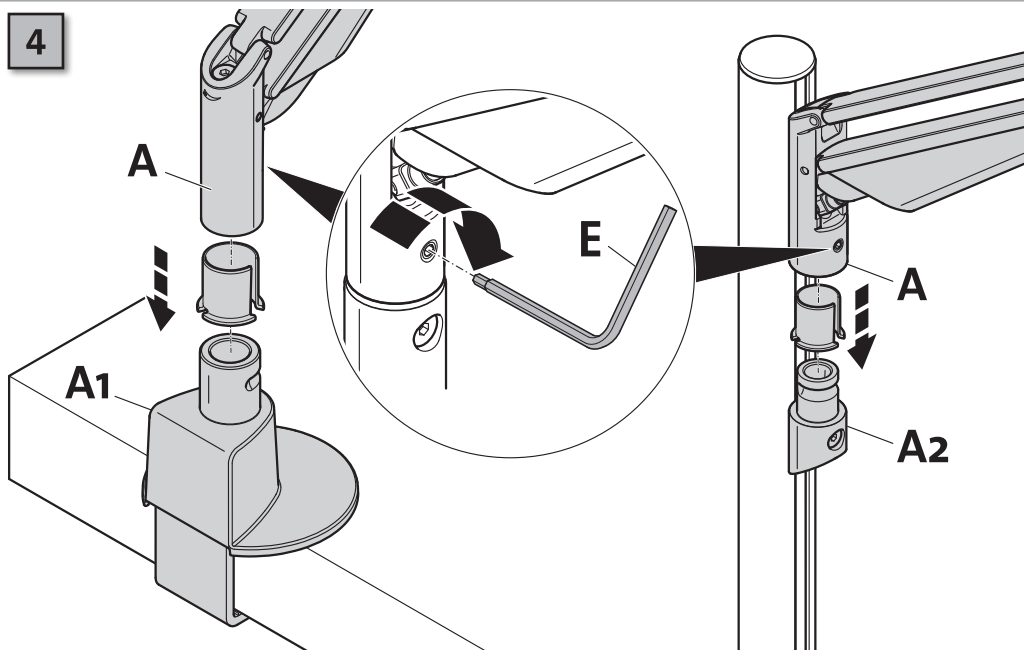

## Clu column adapter 1c

2

3a

3b

4

**Headquarters:**

Novus Dahle GmbH  
Breslauer Straße 34-38  
49808 Lingen (Ems)  
Germany

**Service contact:**