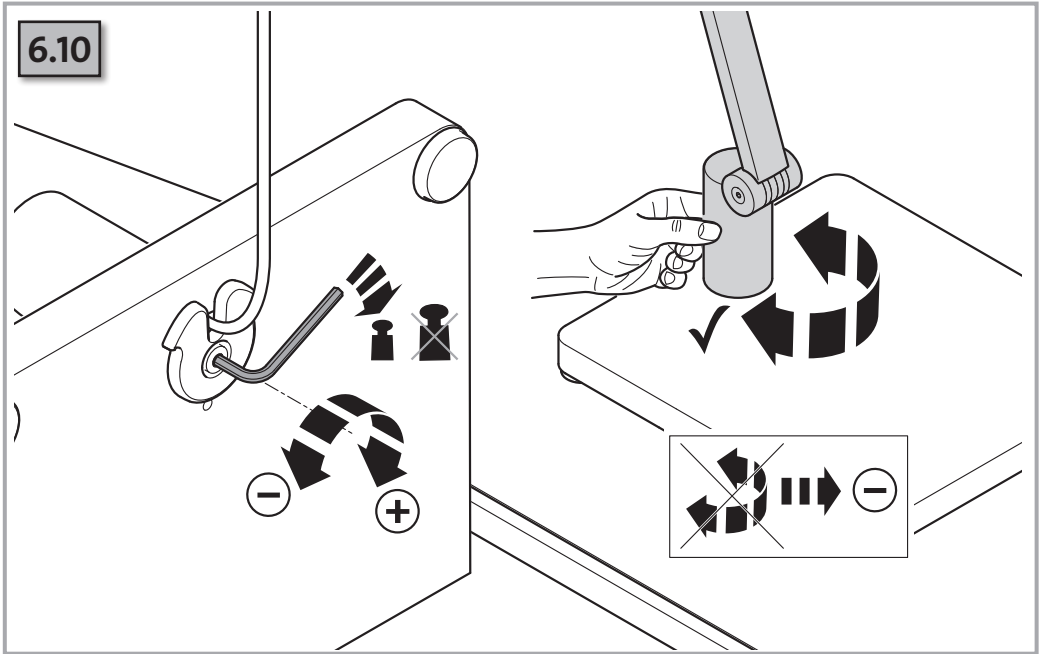

6.4

6.5

6.6

6.7

6.8

6.9

Headquarters:

Novus Dahle GmbH & Co. KG
Breslauer Straße 34-38
49808 Lingen
Germany