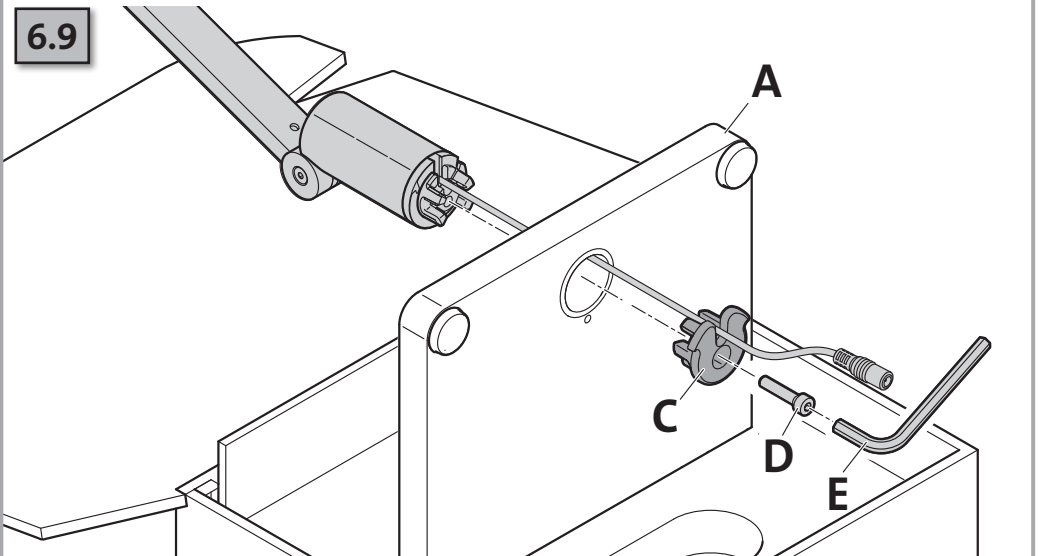

6.4

6.5

6.6

6.7

6.8

6.9

Headquarters:

Novus Dahle GmbH & Co. KG
Breslauer Straße 34-38
49808 Lingen
Germany